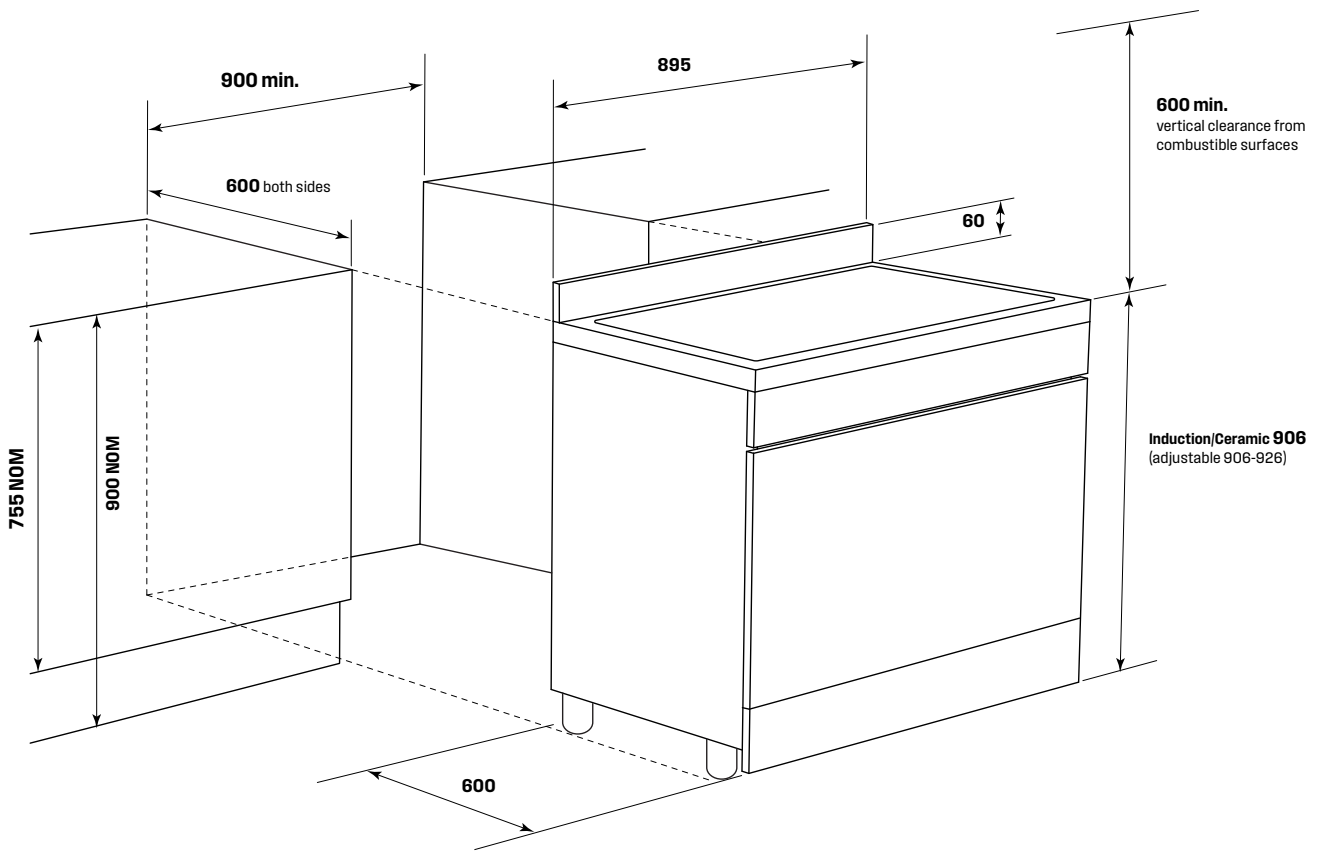

90cm freestanding cooker

WFE9756DD

Product WxHxD (mm)

895 x 906-926 x 600

IMPORTANT

These dimensions are a guide only. All measurements are in millimetres (mm).
For complete installation instructions, refer to the manual provided with product.