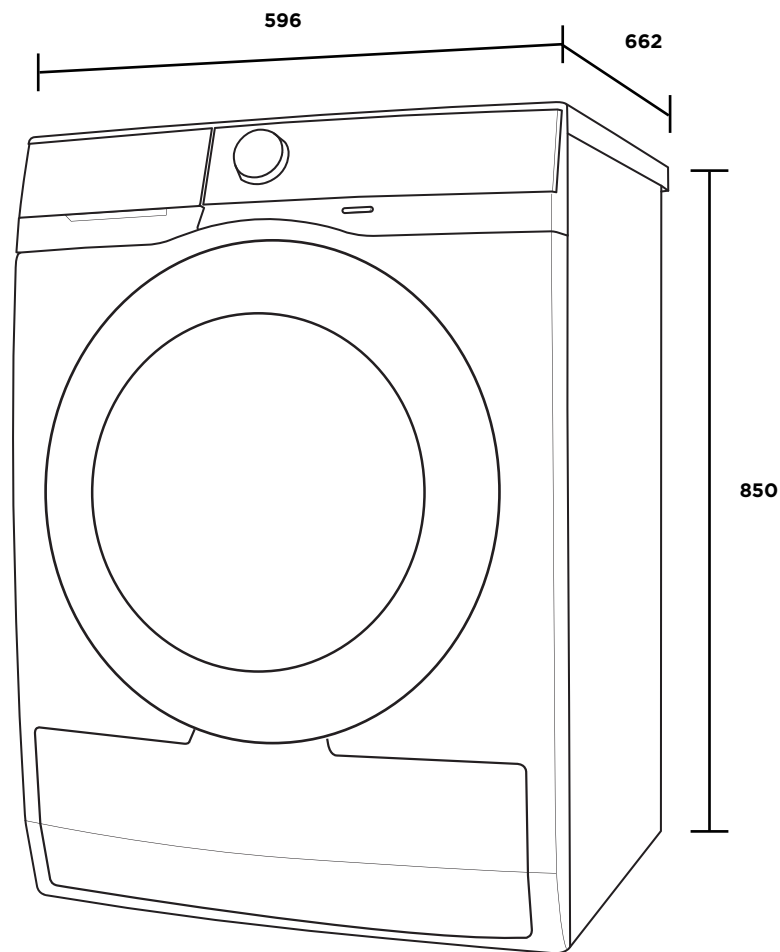

Front Load Heat Pump Dryers

WDH904N7WA,
WDH904N7SA

IMPORTANT

These dimensions are a guide only. All measurements are in millimetres (mm).
For complete installation instructions, refer to the manual provided with product.