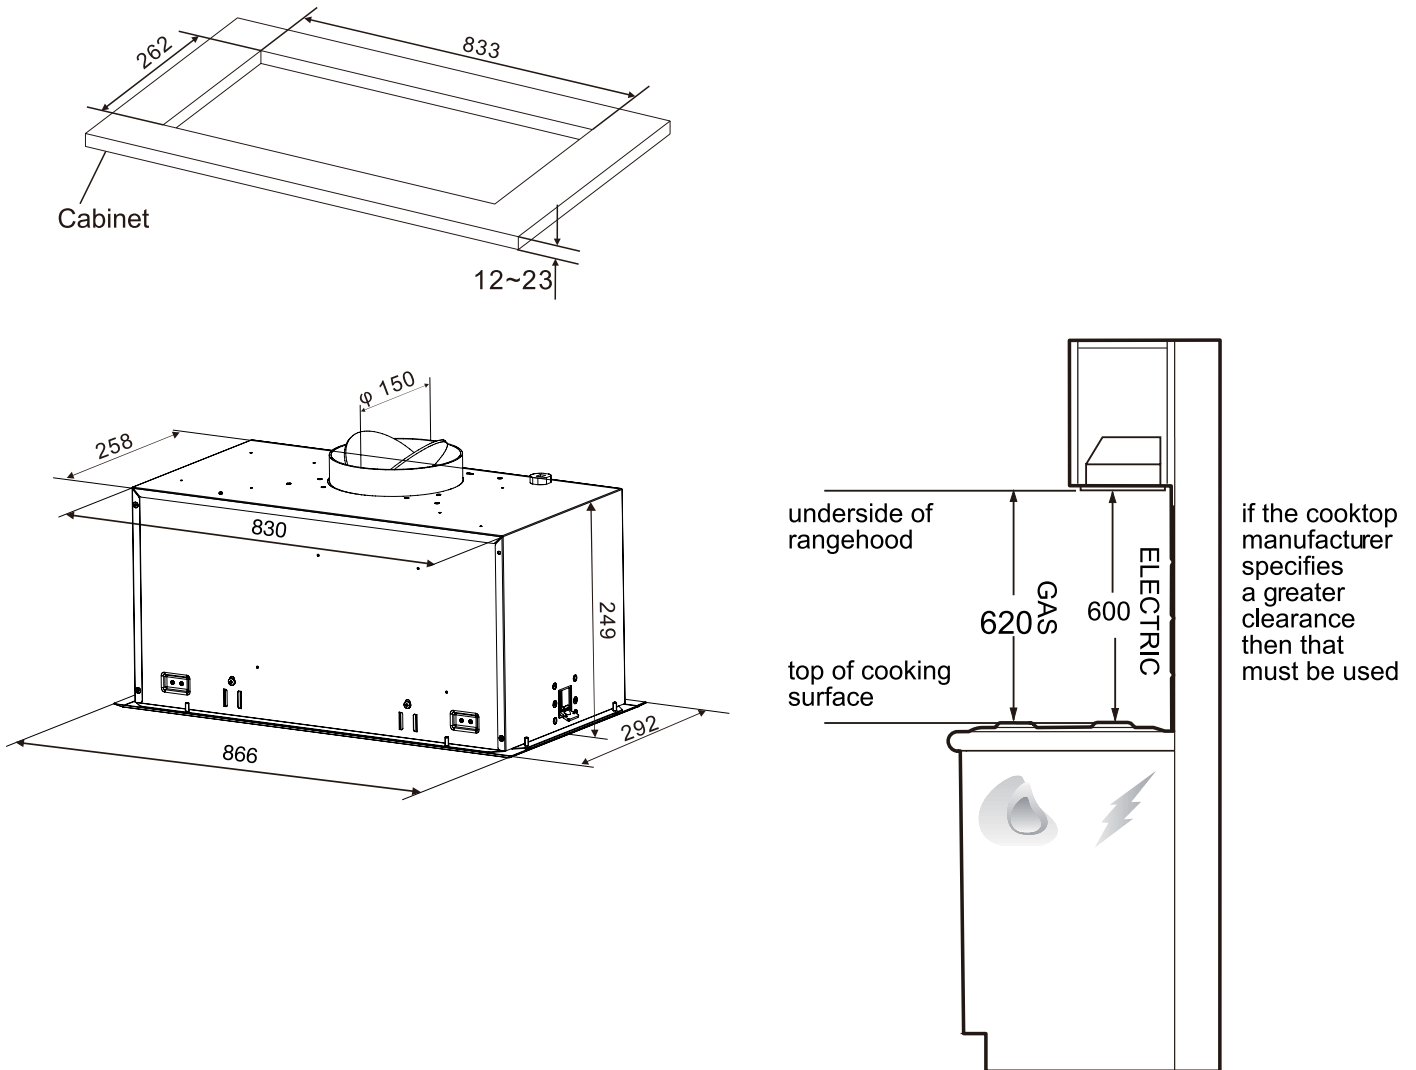

Integrated rangehood

WRI825BC

Product WxHxD (mm)	866 x 249 x 292
Cut-out WxHxD (mm)	833 x 262
Duct out through, diameter (mm)	top only, 150

IMPORTANT

These dimensions are a guide only. All measurements are in millimetres (mm). For complete installation instructions, refer to the manual provided with product.