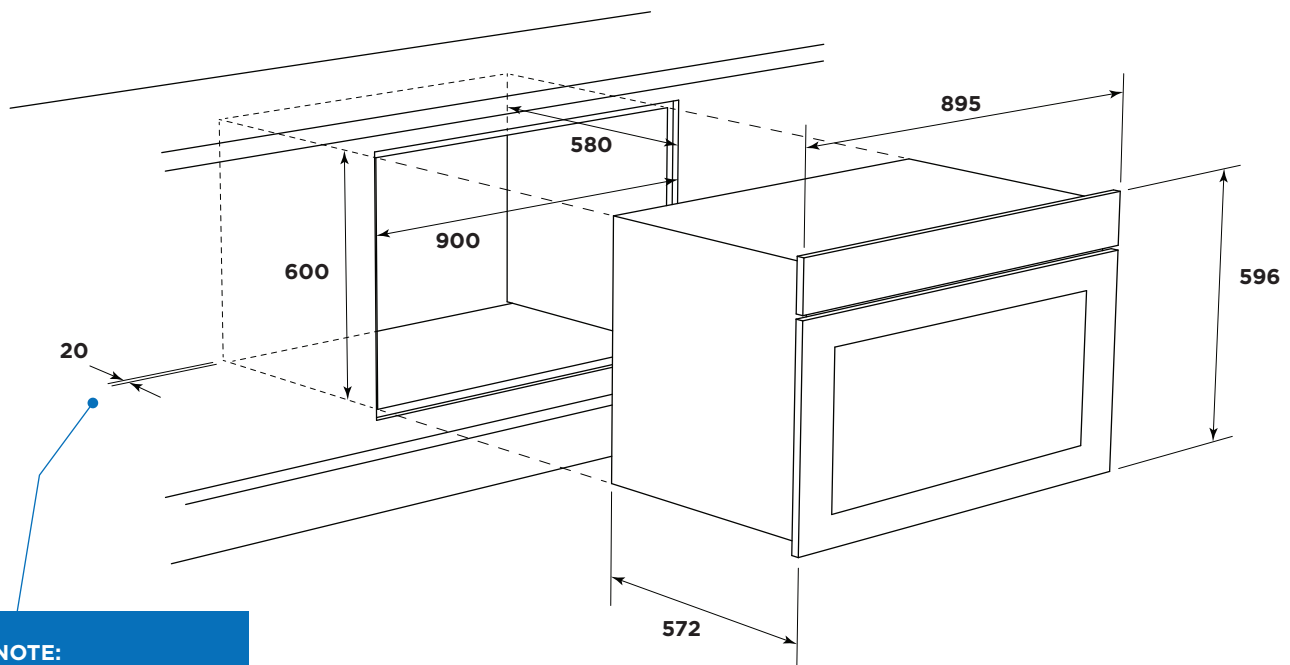

90cm ovens

WVE915SC, WVEP916SC, WVEP917DSC, WVE915SCA, WVE915DSCA

NOTE:

For proper ventilation there must be a gap at the bottom rear of the cabinet. This can be a full width opening 20mm deep.

Product WxHxD (mm)	895 x 596 x 572
Flush mount cut-out WxHxD (mm)	900 x 600 x 580

IMPORTANT

These dimensions are a guide only. All measurements are in millimetres (mm). For complete installation instructions, refer to the manual provided with product.