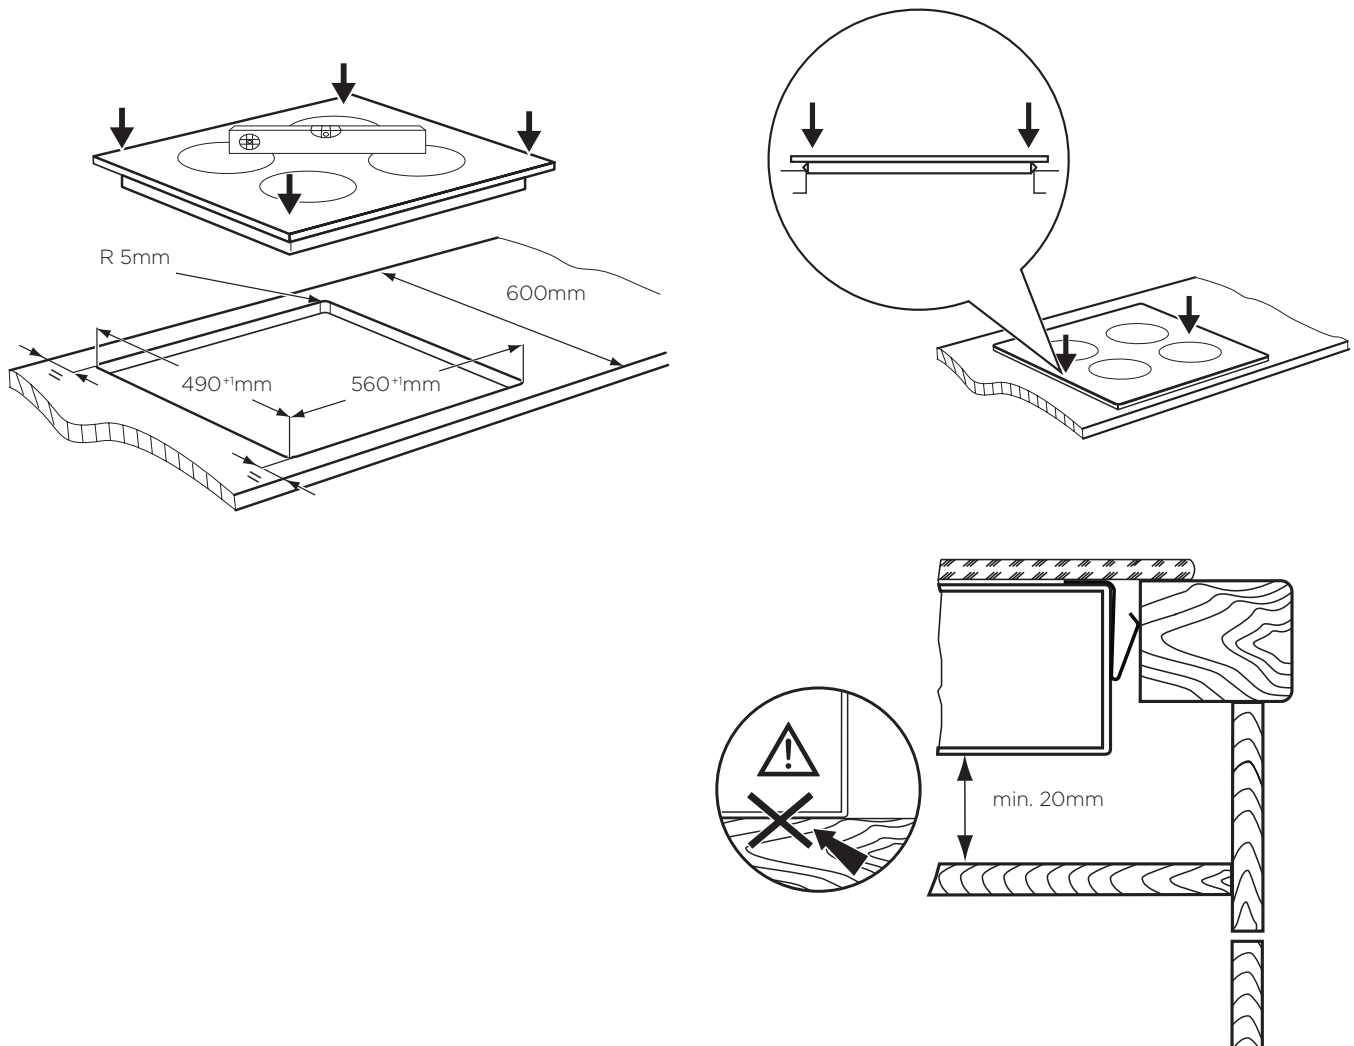

60cm induction cooktops

WHI633BC, WHI643BC, WHI645BC, WHI641BCA

Product (below bench) WxDxH (mm)	590 x 520 x 46
Cut-out WxD (mm)	560 x 490

IMPORTANT

These dimensions are a guide only. All measurements are in millimetres (mm). For complete installation instructions, refer to the manual provided with product.