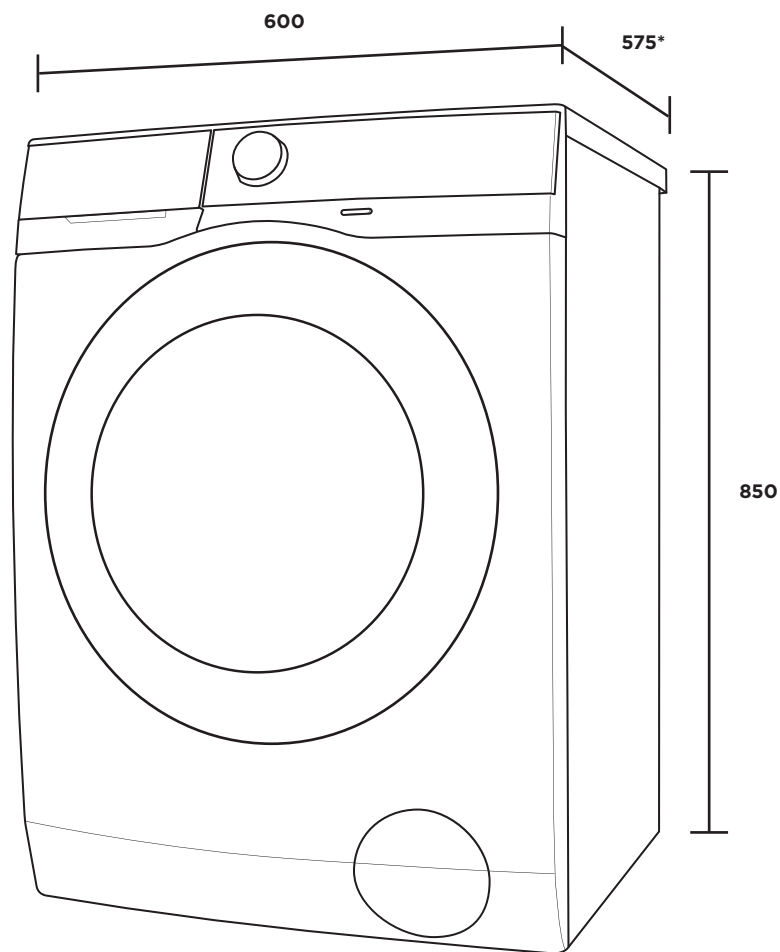

Front Load Washer

WWF7524N3WA

***Add 20mm for the hose protrusion at the back**

IMPORTANT

These dimensions are a guide only. All measurements are in millimetres (mm). For complete installation instructions, refer to the manual provided with product.